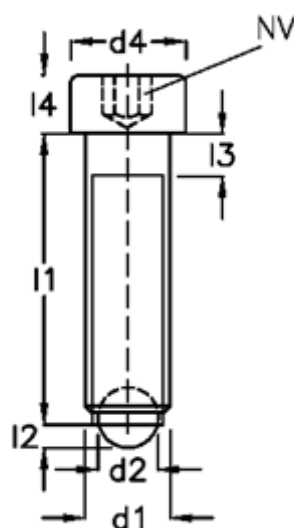

Data Sheet

Article number: 209276241

Description: E+G Screws with ball
GN 606-M6-30-AN

Measures

d1	= M6		l4 = 6
d2	= 4.0		
d3	= 3.2		
d4	= 10		
Internal hexagon	= 5.0		
l1	= 30		
l2	= 0.8		
l3	= 3.0		